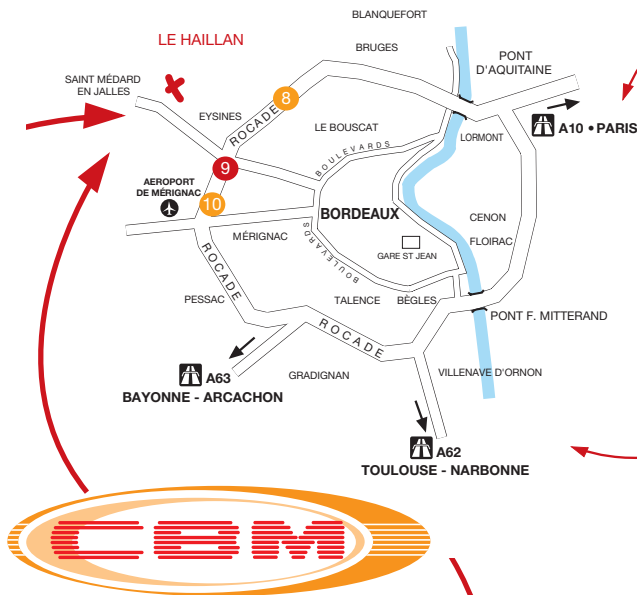

## Directions pour arriver chez CBM / Directions to arrive to CBM

### • DEPUIS PARIS / FROM PARIS

En approchant Bordeaux (environ 10 km), ne pas prendre la direction Bordeaux, suivre la direction Mérignac Aéroport. Passer le pont suspendu et après, prendre la sortie N°9. A partir de là, suivre sur le plan ci-contre.

*When you arrive close from Bordeaux (approx. 10km) do not follow the direction Bordeaux city but take the direction MERIGNAC, direction of the airport (Merignac airport will be mentioned on the sign). Go over the suspended bridge and take the exit N°9. From here the enclosed map will help.*

Please enter in your car navigation system the following destination parameters, because in most of the systems the Rue Jules Verne, is not included yet: Street: GAGARINE - City: LE HAILLAN