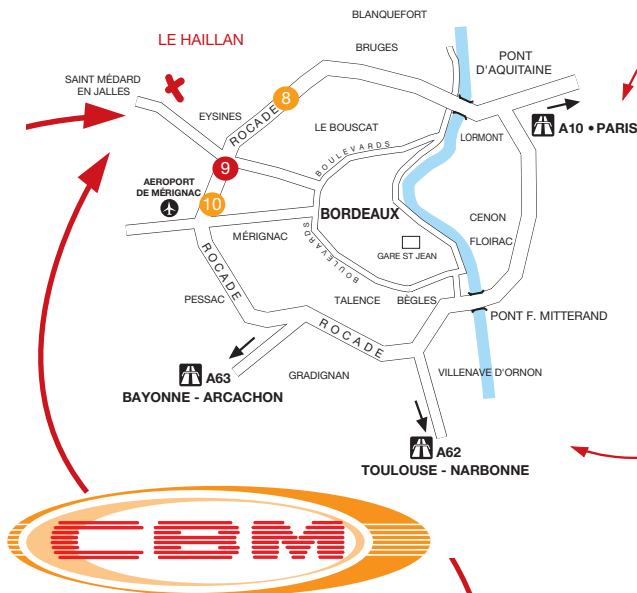

Directions pour arriver chez CBM / Directions to arrive to CBM

• DEPUIS PARIS / FROM PARIS

En approchant Bordeaux (environ 10 km), ne pas prendre la direction Bordeaux, suivre la direction Mérignac Aéroport. Passer le pont suspendu et après, prendre la sortie N°9. A partir de là, suivre sur le plan ci-contre.

When you arrive close from Bordeaux (approx. 10km) do not follow the direction Bordeaux city but take the direction MERIGNAC, direction of the airport (Merignac airport will be mentioned on the sign). Go over the suspended bridge and take the exit N°9. From here the enclosed map will help.

When you arrive close from Bordeaux (approx. 20km) do not follow the direction Bordeaux city but take the direction MERIGNAC, direction of the airport (Merignac airport will be mentioned on the sign) the exit will be on the left. Pass the exit of the airport and take the exit N°9. From here the enclosed map will help.

Please enter in your car navigation system the following destination parameters, because in most of the systems the Rue Jules Verne, is not included yet: Street: GAGARINE - City: LE HAILLAN